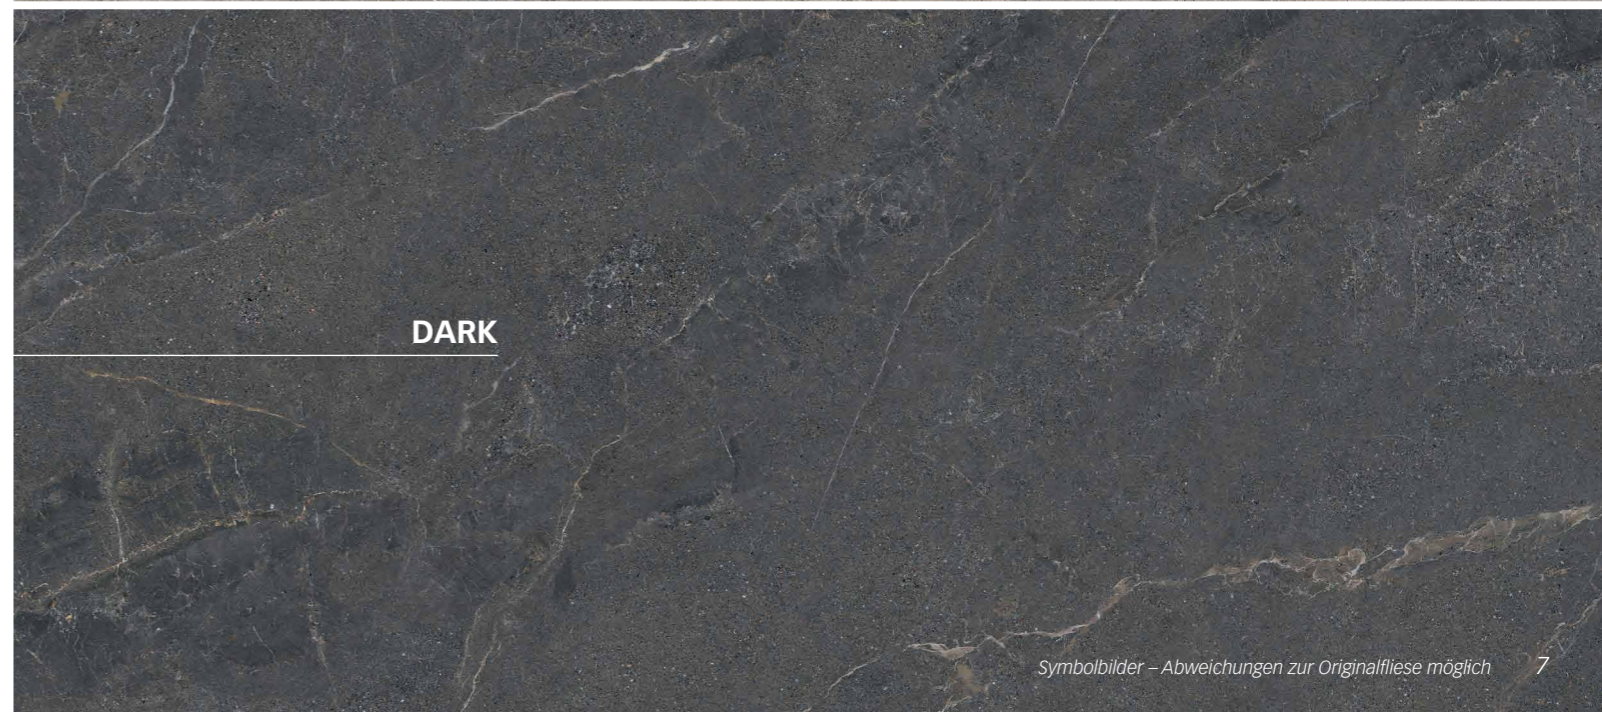

DARK

L	120x120	LEA10006	R10/B
	120x60	LEA10003	R10/B

DARK