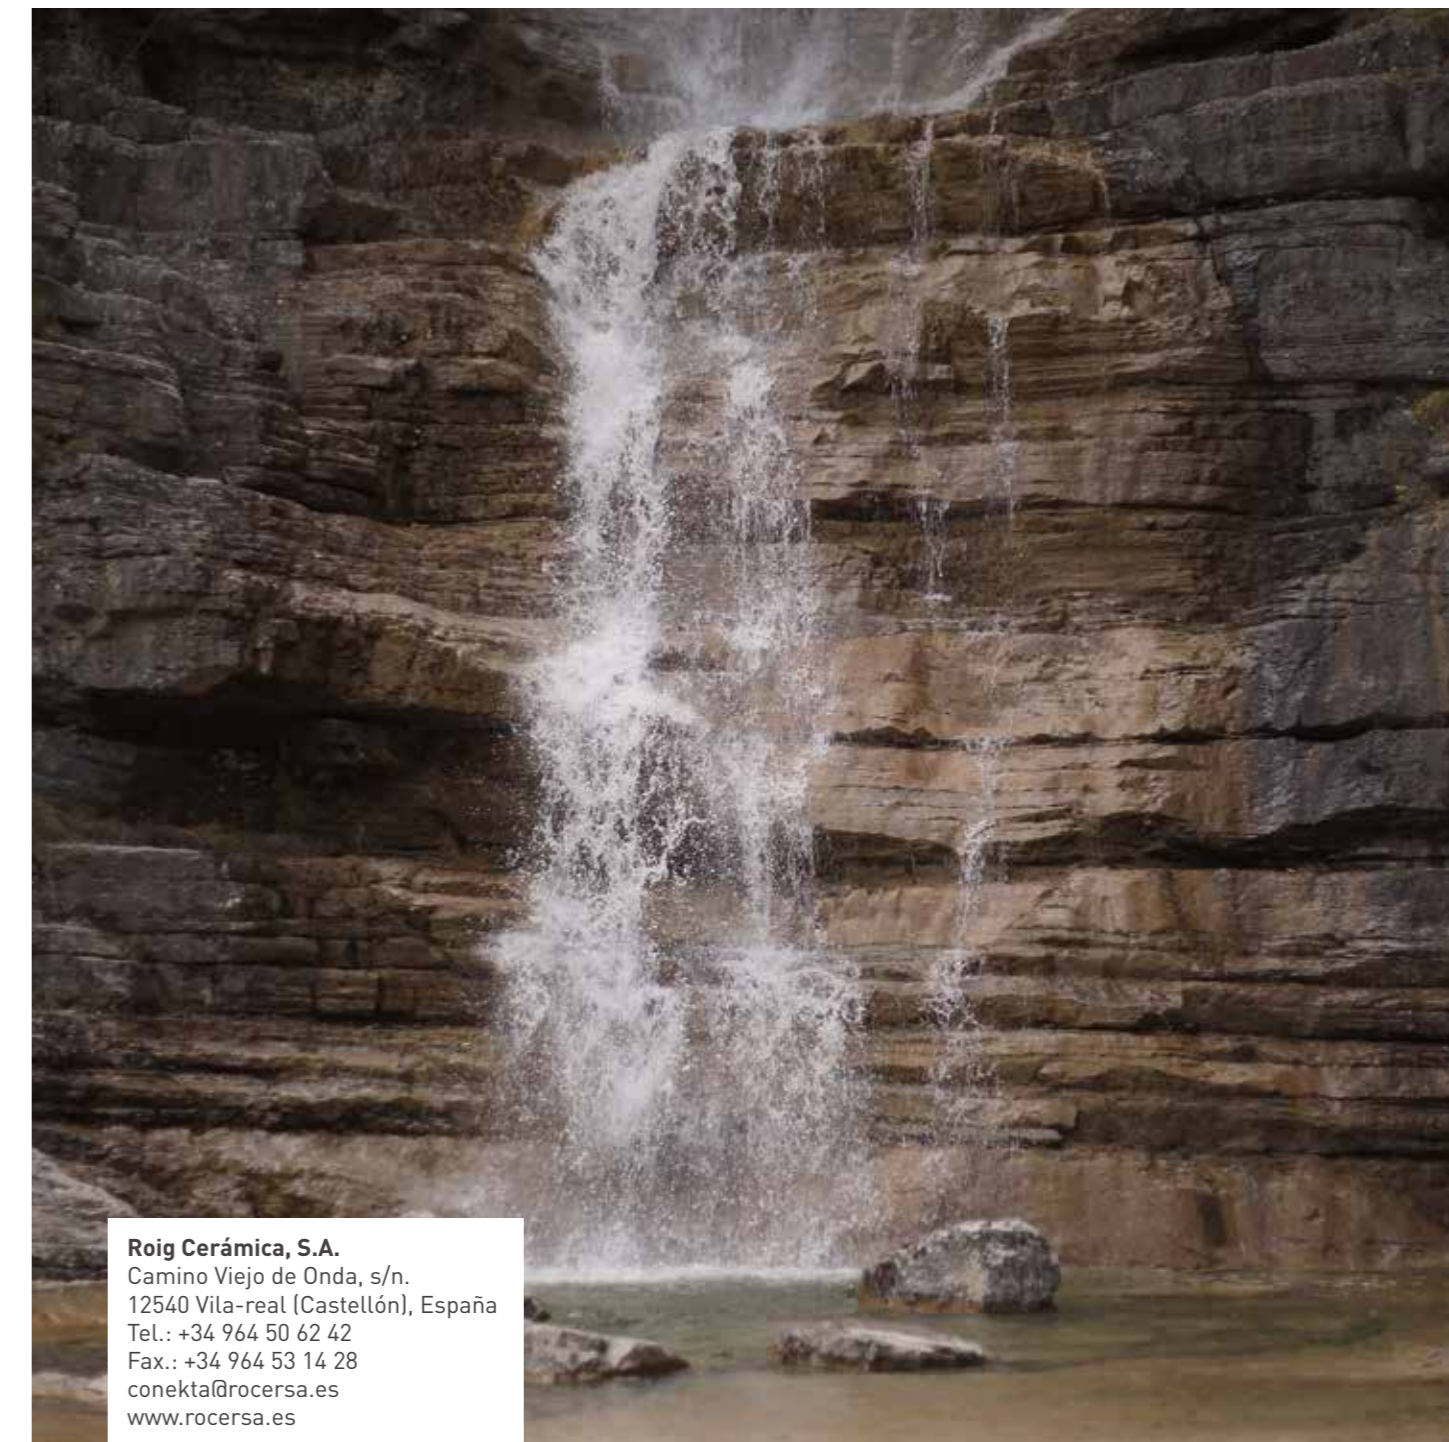

*Valores aproximados / Approximated values

Muse 7 Taupe 40x120 cm RC - Atmosphere Mink 40x120 cm RC - Atmosphere 7 Dec Mix Cálidos 40x120 cm RC

Muse 7 Grey 40x120 cm RC - Muse 7 White 40x120 cm RC - Atmosphere 7 Mink-Soft 40x120 cm RC