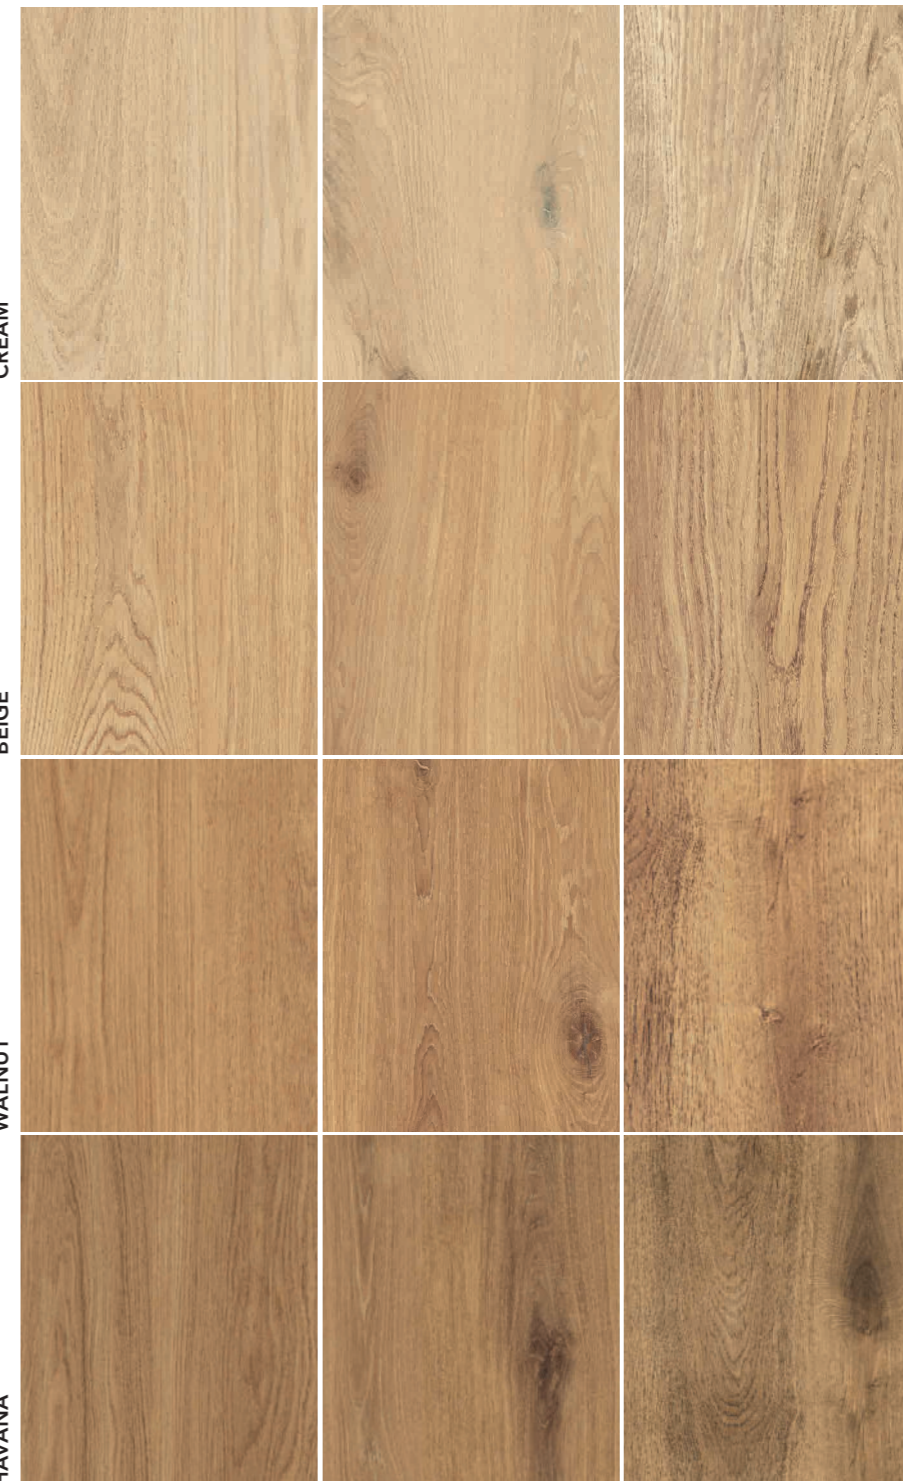

# Design & Colors

ELEGANCE

NATURAL

INTENSE

CREAM

BEIGE

WALNUT

HAVANA