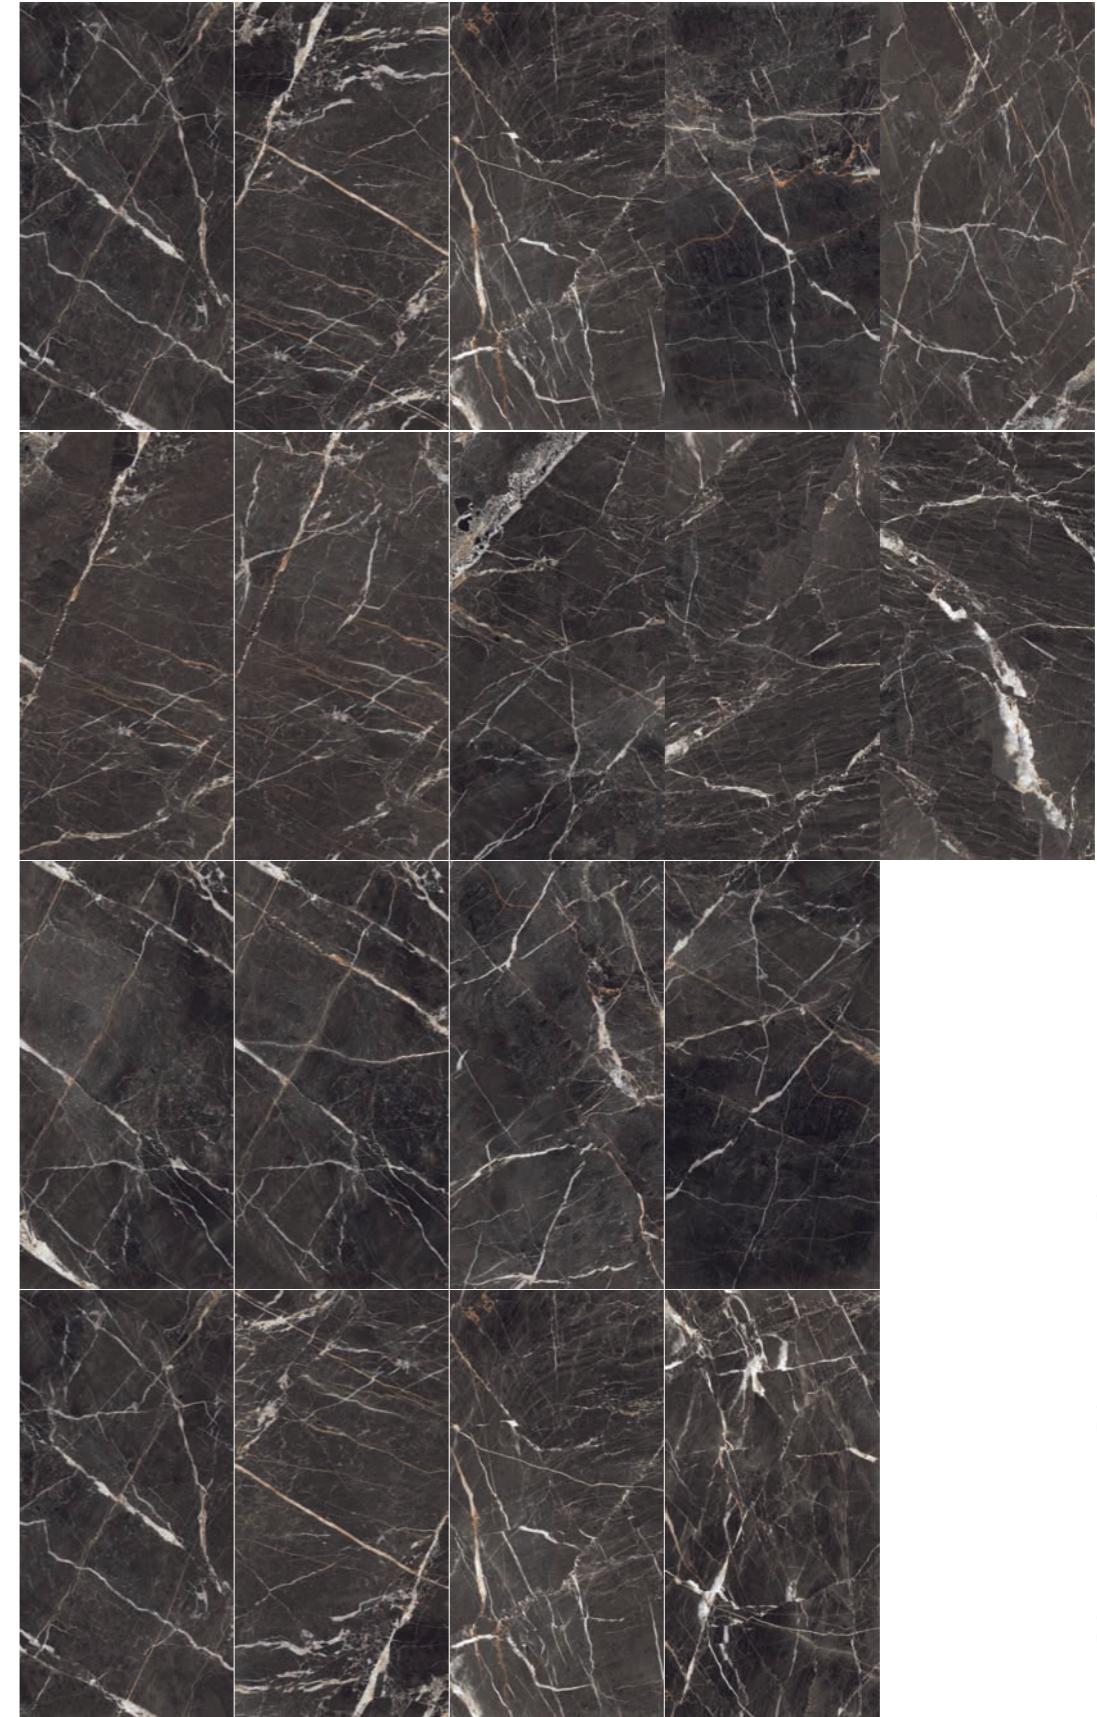

J88888 FULL LAPPATO / POLISHED
60x60 (24"x24") rett./rect.

J88510
30x60 (12"x24") rett./rect.

J88894 FULL LAPPATO / POLISHED
30x60 (12"x24") rett./rect.

MOSAICO

J88573
30x30 (12"x12")

ESAGONA

J88578 FULL LAPPATO / POLISHED
35x30,3 (14"x12")