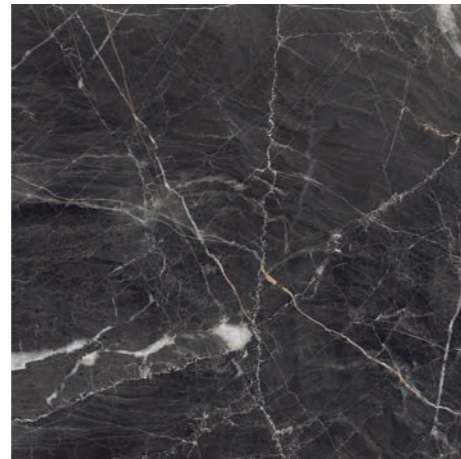

Canova Emperador

wall
Canova - Emperador 60x60

floor
Canova - Emperador Polished 60x120

J88478
60x120 (24"x48") rett./rect.

J88518 FULL LAPPATO / POLISHED
60x120 (24"x48") rett./rect.

J88494
60x60 (24"x24") rett./rect.