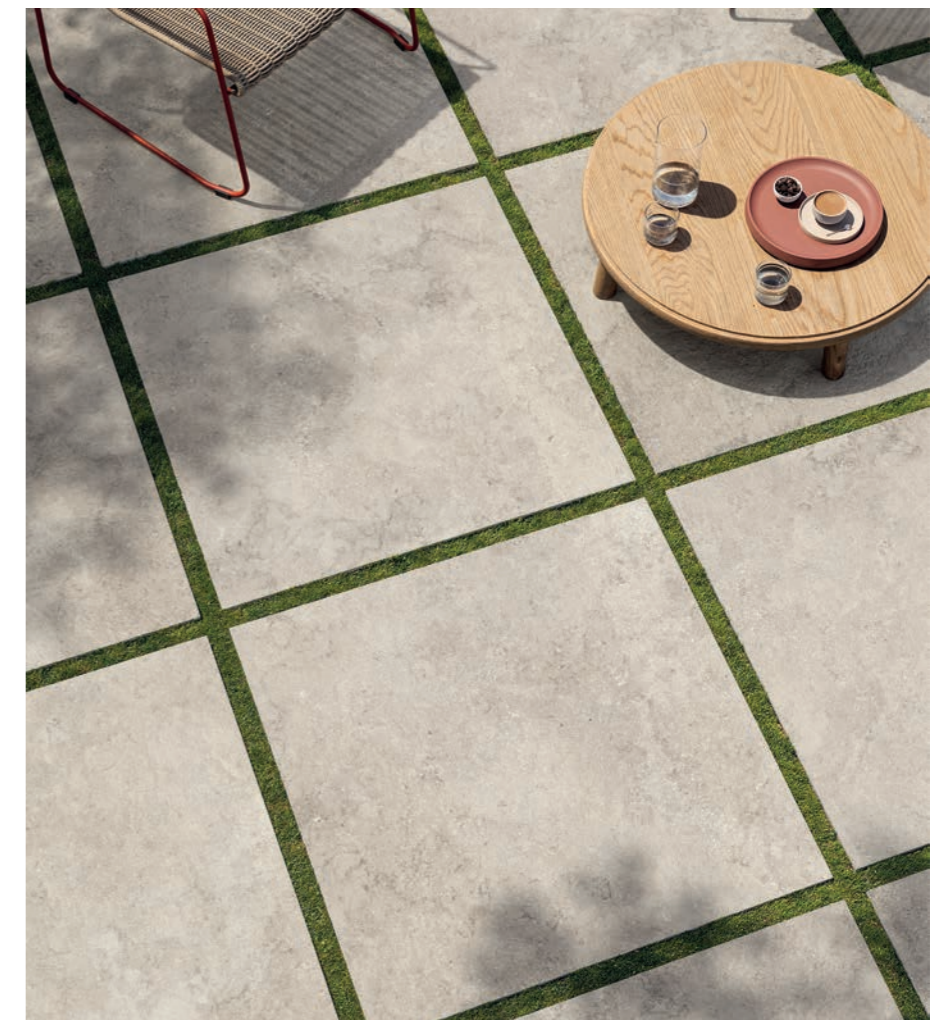

floor _ Portland Rock White 100x100 h20 rett.